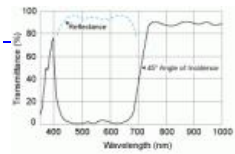

Cold Mirrors / Cold Mirrors

Curves & General Parameters

/* */

- Curves
- General Parameters

[zoom](#)

Material: Float Glass, BK7
Sizes: 50 x 50mm, Ø25mm and custom sizes
Surface Quality: Both surfaces 80-50
Thickness: 0.3mm, 0.5mm and 1.00mm

Stock program

ATTENTION! Other sizes and edge locations are, due to our flexible stock program available at short notice mostly without an price increase.

Size [mm]	Angle of incidence [°]	Order No.
Ø25mm	0	bk-HT-00-B
Ø25mm	45	bk-HT-45-B
50x50mm	0	bk-HT-00-C
50x50mm	4	bk-HT-45-C